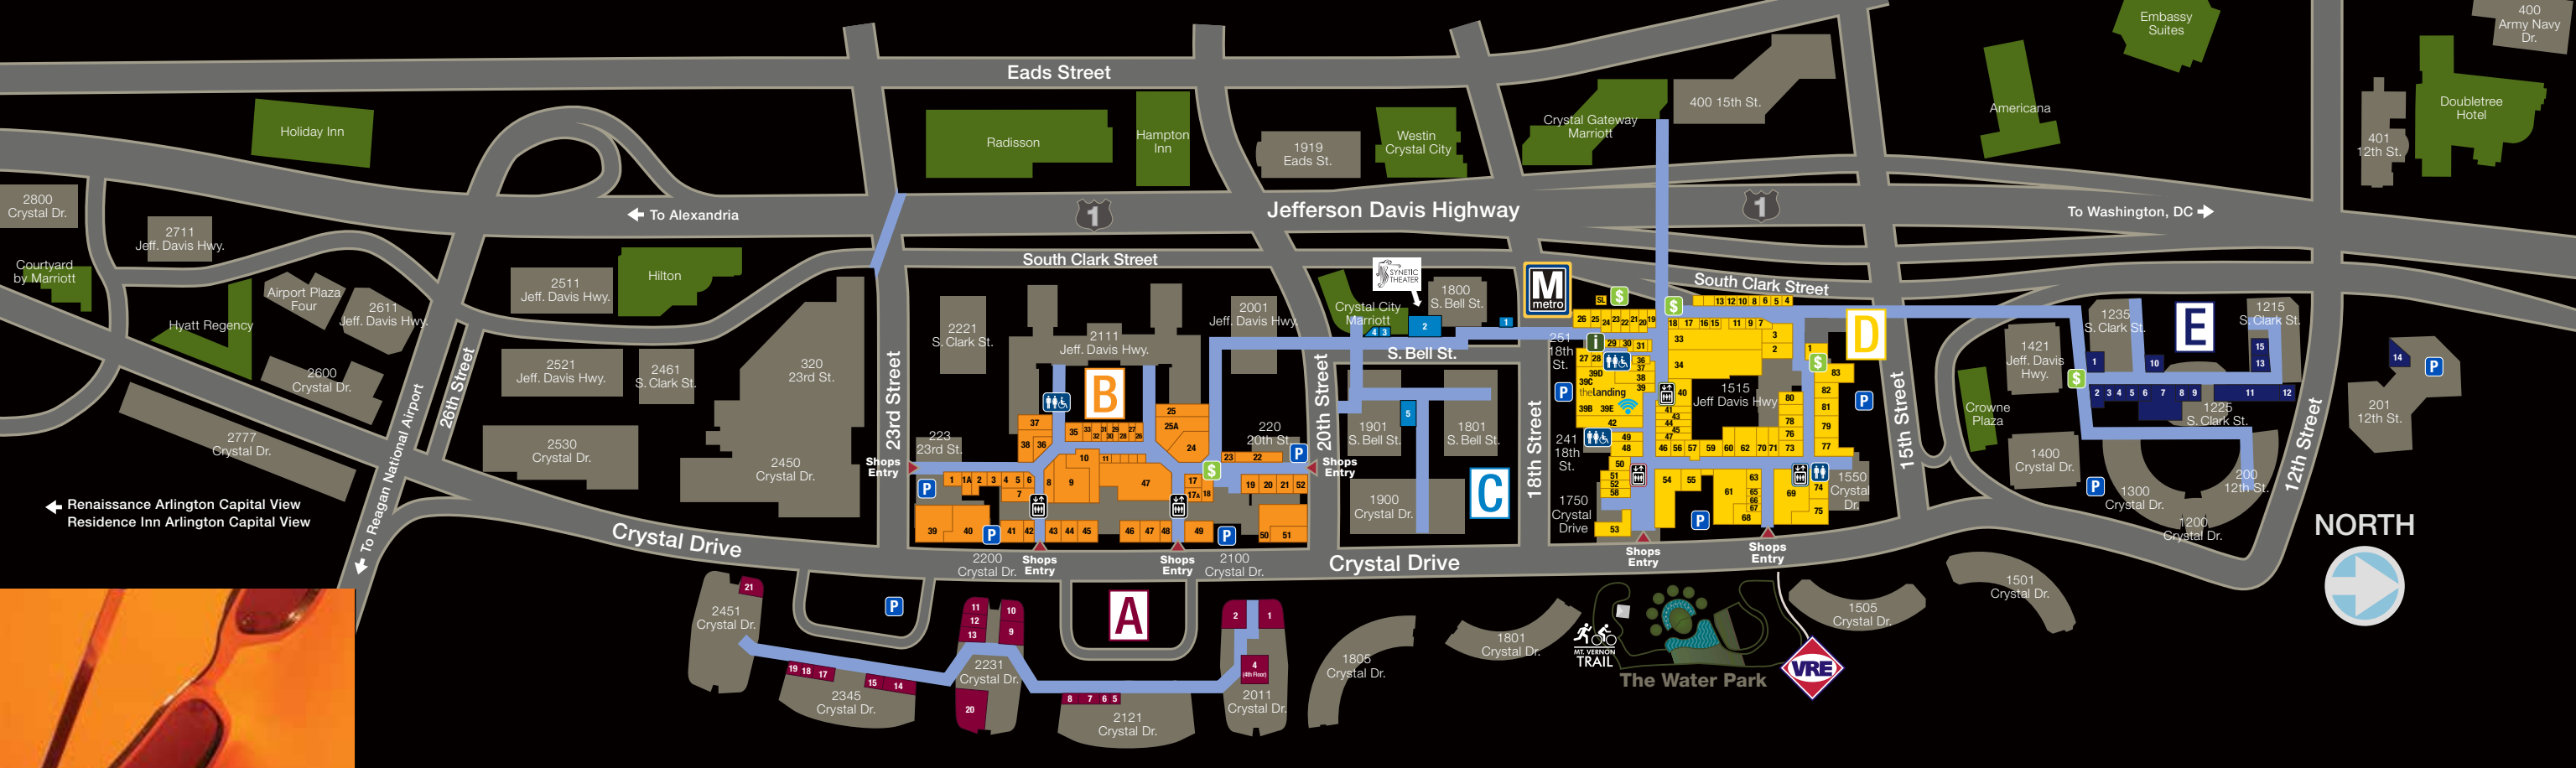

Getting to Crystal City

Crystal City is located in Arlington, Virginia, just off Jefferson Davis Highway, along Crystal Drive between 12th and 23rd Streets, five minutes from downtown Washington, DC, Old Town and Reagan National Airport.

legend

- A Shops at Crystal Park
- B Shops at 2100 Crystal Drive
- C Shops at the Mall
- D Shops at 1750 Crystal Drive
- E Shops at the Gateway
- Hotel Accommodations
- Interior Pedestrian Concourse
- ▲ Entrance/Exit
- ♿ Restroom
- ♿ Accessible Restroom
- ATM ATM
- Elevators Elevators
- Free WiFi Hot Spot Free WiFi Hot Spot
- Information Information
- P Parking